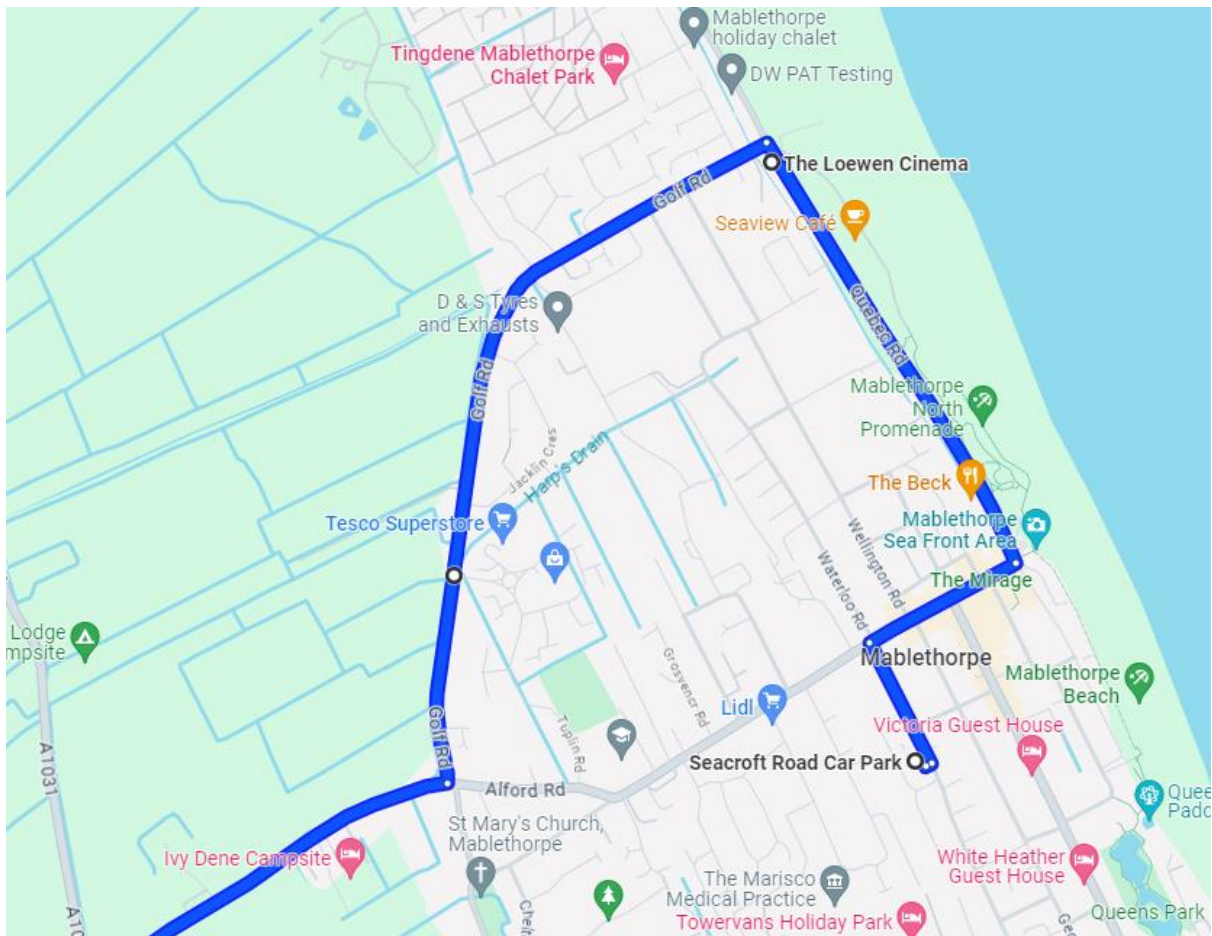

9339 Reston:

PUDO unaffected. Estimated Lateness occurring from diversion is **2 Minutes**.

Routing Outbound:

After Mablethorpe Bus Station, Turn right at the lights onto High Street. At the end of the road, turn left onto Quebec Road. Turn left at the Cinema onto Golf Road. At the end of the road, turn right onto Alford Road, then continue the route as normal.

Routing Inbound:

Follow the diversion signs to Mablethorpe Bus Station.

Map: