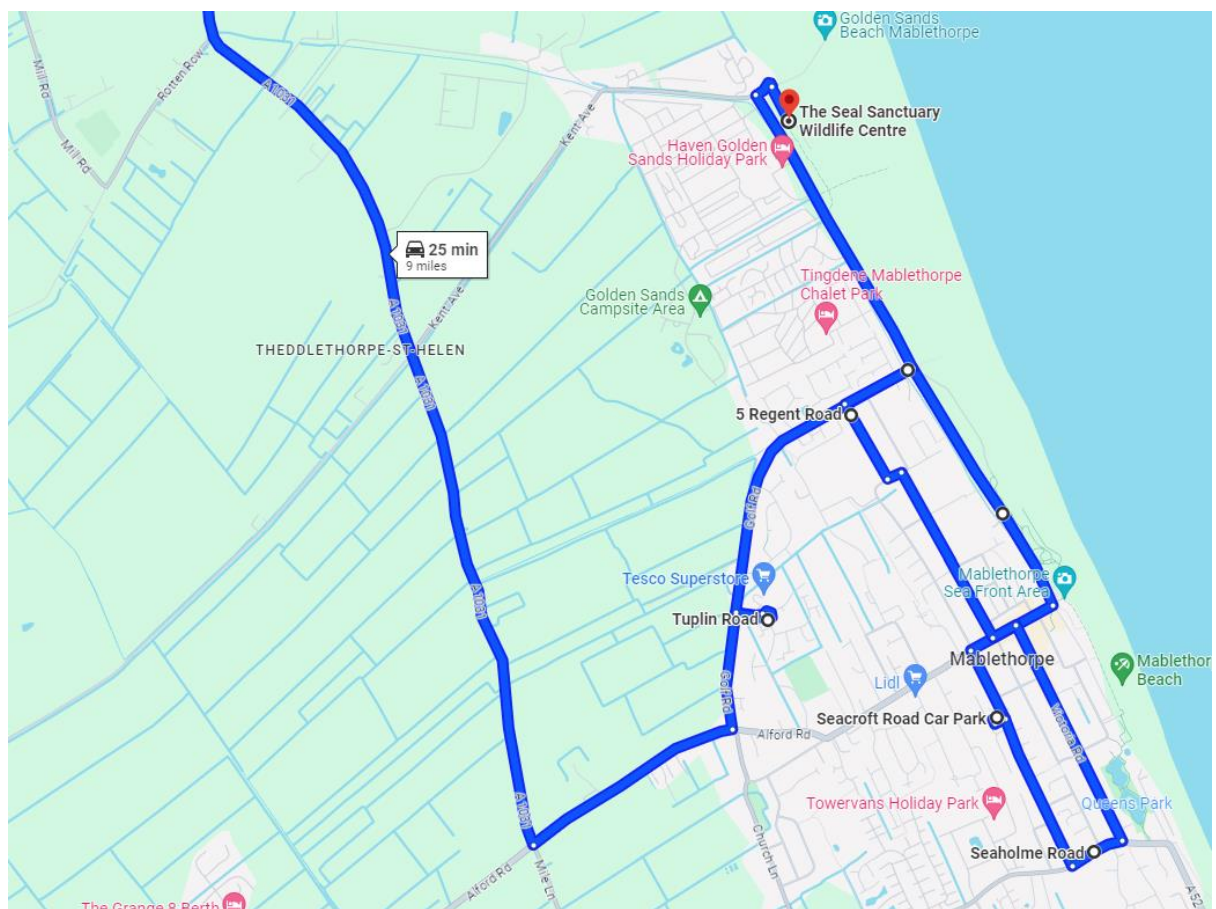

N100S:

The bus will not be able to get to the Lidl Flats in the mornings or afternoons. Recommended pickup and drop off location is Tesco/ Peter Chambers Way, (What3Words Location: [:///fattening.power.fled](#)) or Cheeky Monkeys, Wellington Road , (What3Words Location: [:///handsets.delay.speak](#)). However, boarding and disembarking is acceptable at any of the timetabled stops on the route.

Children dropped off at the Mablethorpe Sports Centre will now be dropped off outside Cheeky Monkeys, Wellington Road (What3Words Location: [:///handsets.delay.speak](#)). Estimated Lateness occurring from diversion is **5 Minutes**.

Routing Outbound:

The route remains unaffected until Victoria Road opposite Grayscroft Depot. Turn right at the lights onto High Street. At the end of the road, turn left onto Quebec Road. Turn left at the Cinema onto Golf Road. Follow the road up to Tesco/ Peter Chambers Way. Continue route as normal.

Routing Inbound:

The route remains unaffected until after Tesco/ Peter Chambers Way. Follow the diversion signage back to Mablethorpe Bus Station. Continue normal route.

Map: