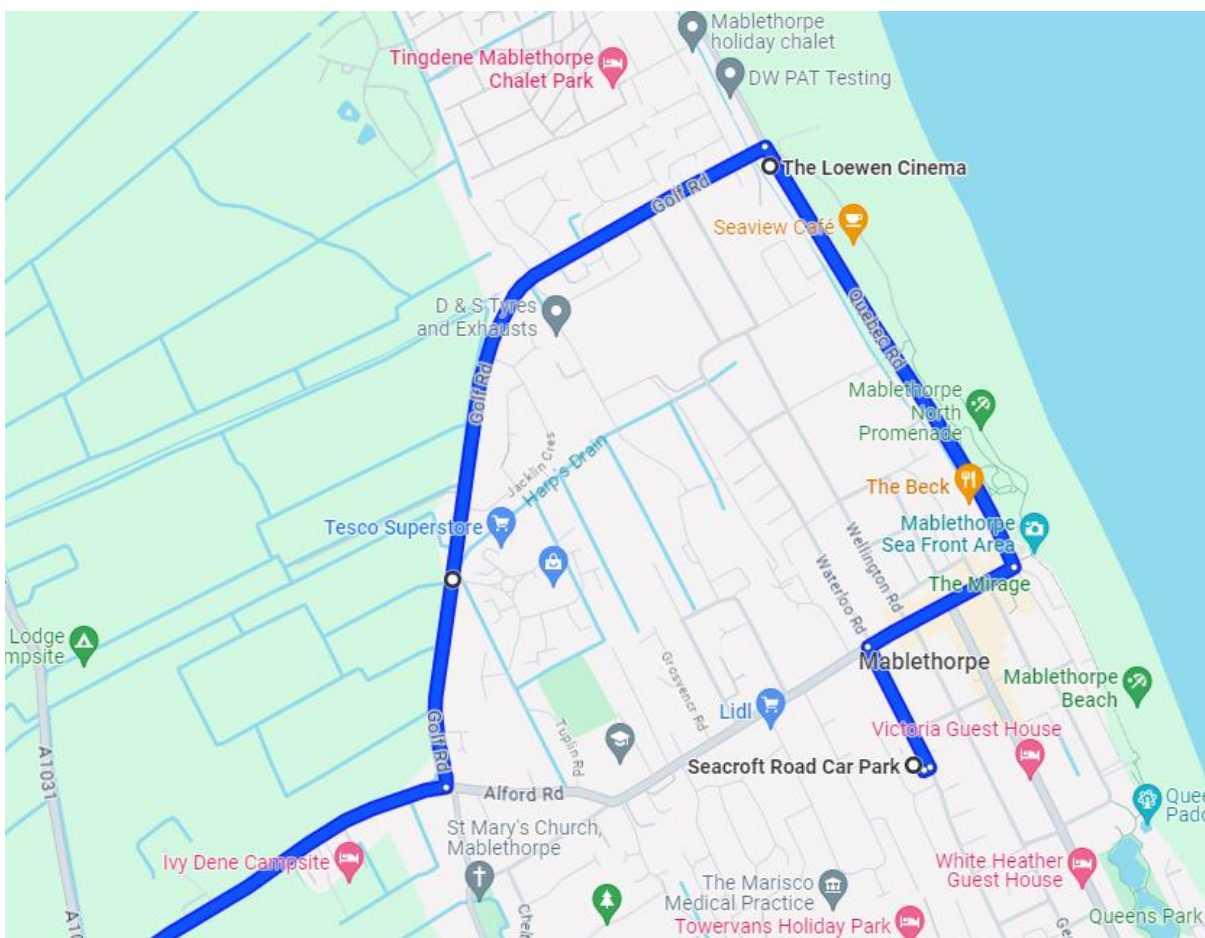

9038 Saltfleetby:

PUDO unaffected. Estimated Lateness occurring from diversion is **2 Minutes**.

Outbound Routing:

After Mablethorpe Bus Station, Turn right at the lights onto High Street. At the end of the road, turn left onto Quebec Road. Turn left at the Cinema onto Golf Road. At the end of the road, turn right onto Alford Road, then continue the route as normal.

Inbound Routing:

Follow the diversion signs to Mablethorpe Bus Station.

Map: