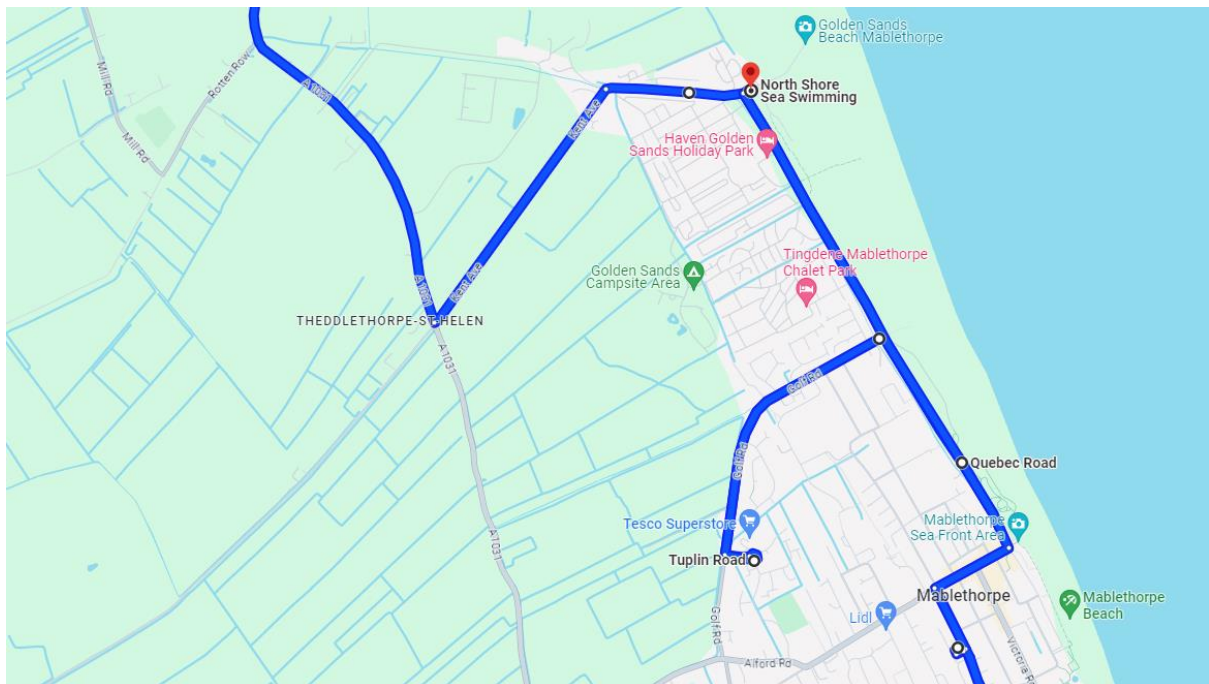

Routing Outbound:

The route remains unaffected until Victoria Road opposite Grayscroft Depot. Turn right at the lights onto High Street. At the end of the road, turn left onto Quebec Road. Turn left at the Cinema onto Golf Road. Follow the road up to Tesco/ Peter Chambers Way. Continue route as normal.

Routing Inbound:

The route remains unaffected until after Tesco/ Peter Chambers Way. Follow the diversion signage back to Mablethorpe Bus Station. Continue normal route.

Map:

9435 SOS:

Passengers normally collected and dropped off at the police station will now be collected and dropped off at Tesco/ Peter Chambers Way. (What3Words Location: ///fattening.power.fled), or Mablethorpe Bus Station. However, boarding and disembarking is acceptable at any of the timetabled stops on the route. Estimated Lateness occurring from diversion is **7 Minutes**.

Routing Outbound:

After collecting at Mablethorpe Bus Station, Turn right at the lights onto High Street. At the end of the road, turn left onto Quebec Road. Turn left at the Cinema onto Golf Road. Follow the road up to Tesco/ Peter Chambers Way. Continue route as normal.

Routing Inbound:

After dropping off at Tesco/ Peter Chambers Way, follow diversion signs to Mablethorpe Bus Station. Continue Route as normal.

Map:

9339 Reston:

PUDO unaffected. Estimated Lateness occurring from diversion is **2 Minutes**.