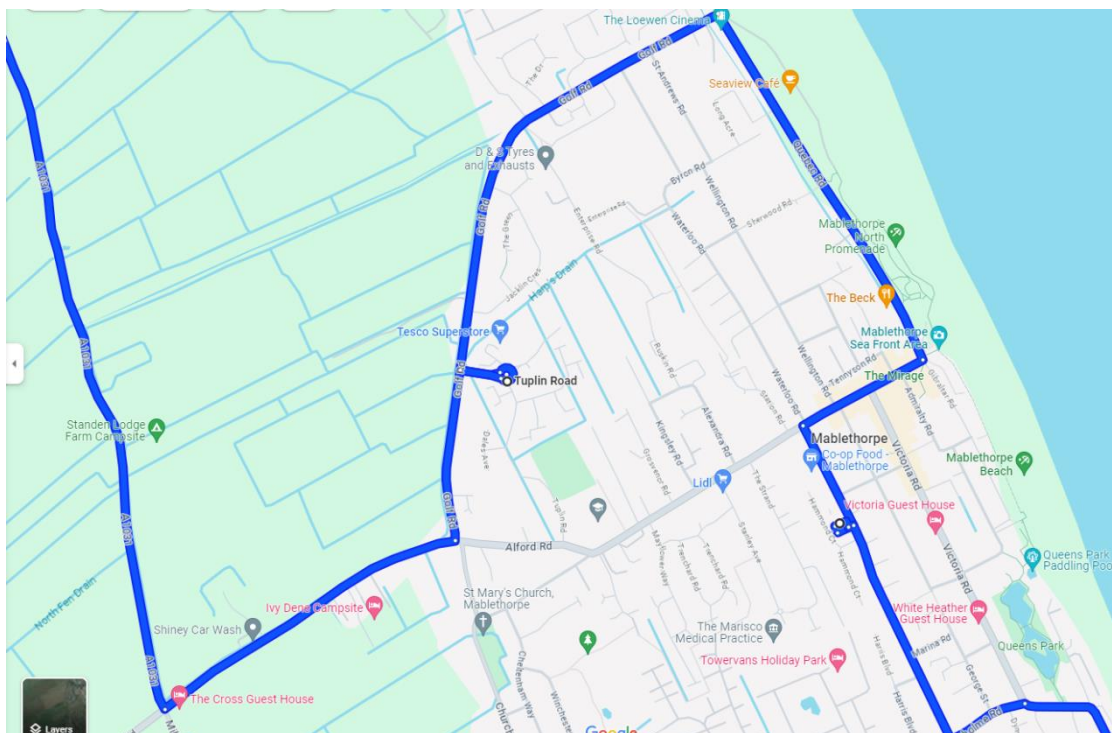

MABLETHORPE HIGH STREET ROAD WORKS DIVERSIONS

Affecting services:

- GR18
- N100S
- 1
- 28
- 9435
- 9339
- 9038

GR18:

Children normally collected and dropped off at the top of Golf Road will now be collected at Tesco/ Peter Chambers Way. (What3Words Location: ///fattening.power.fled). Estimated Lateness occurring from diversion is **5 Minutes**.

Routing Outbound:

Turn left at the Cross Inn to head towards town. Turn left to go down Golf Road. Turn Right onto Peter Chambers Way, go around the roundabout and pick up on the left. Follow the diversion signage back to Mablethorpe Bus Station. Continue normal route.

Routing Inbound:

From Mablethorpe Bus Station, turn right at the end of the road on the High Street. At the end of the road, turn left onto Quebec Road. At the Cinema, turn left onto Golf Road. Turn left onto Peter Chambers Way to head towards Tesco. Go around the roundabout, the drop off on the left. Then turn left back onto Golf Road. At the end of the road, turn right onto Alford Road. Continue normal route.

Map: